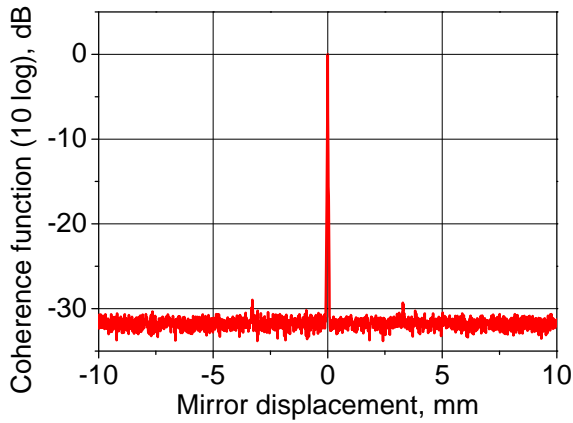

Spectrum at 7 mW power level

Spectral density at 7 mW power level

Coherence function at 7 mW power level
(extended displacement)

Coherence function at 7 mW power level
(short displacement)