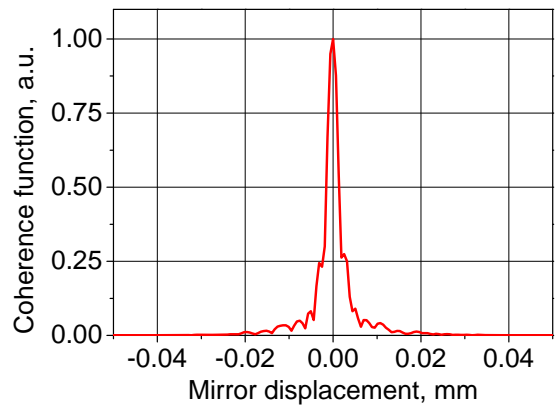

Spectrum at 7 mW power level

Spectral density at 7 mW power level

Coherence function at 7 mW power level
(extended displacement)

Coherence function at 7 mW power level
(short displacement)