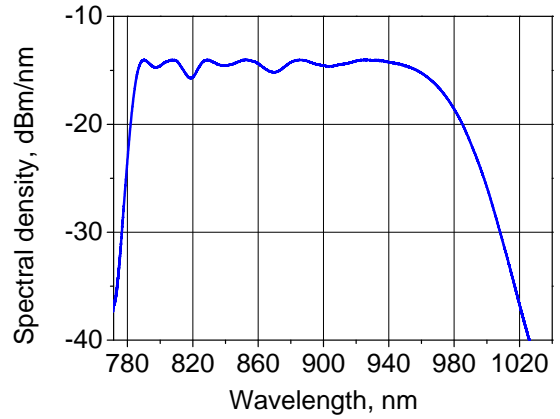

Spectrum at 7 mW power level

Spectral density at 7 mW power level

Coherence function at 7 mW power level
(extended displacement)

Coherence function at 7 mW power level
(short displacement)